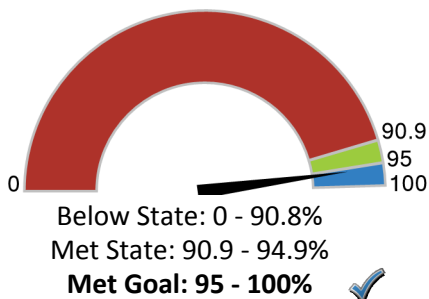

How did students perform on assessments?

Students that met or exceeded expectations on statewide assessments

English Language Arts

69.7%

Math

61.3%

Are students at risk?

Students that were absent for 10% or more of days enrolled

Chronic Absenteeism

Are students graduating?

4-year Graduation Rate

95.7%

Are students college and career ready?

AP/IB Courses:

46.7% of 11th and 12th graders enrolled (State = 34.9%)

Dual Enrollment Courses: