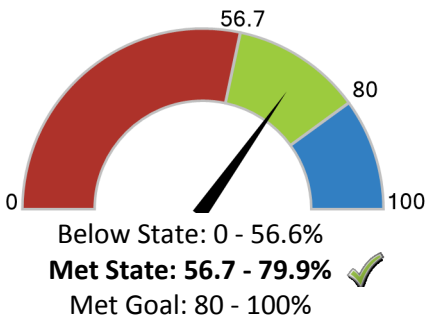

MAHWAH HIGH SCHOOL

2017-2018

County: BERGEN
District: MAHWAH TWP
Principal: MR. PASCALE
50 RIDGE ROAD
MAHWAH, NJ 07430
<https://www.mahwah.k12.nj.us/Domain/8>
(201)762-2300

Total students: **899**

- Economically Disadvantaged: **8.8%**
- Students with Disabilities: **14.4%**
- English Learners: **1.1%**
- Grades offered: **09-12**
- Student to Teacher Ratio: **9:1**
- Teacher Average Experience (years): **12.0**

School Highlights Reported by the District

- Over 12 academic STEAM electives offered. STEAM facility - Thunderbird Think Tank (T3) under construction with completion date of September 2019.
- MHS was selected 2018 Best High School Silver by US News & World Report ranked 32 out of 422 NJ HS's and 901 nationally out of 21,000 eligible hs's. We improved our rank from 44 to 32 in 2018 in NJ.
- Award winning music, theater, and visual arts programs, as well as NJ State Future Problem Solving Champions.

How did students perform on assessments?

Students that met or exceeded expectations on statewide assessments

English Language Arts

69.7%