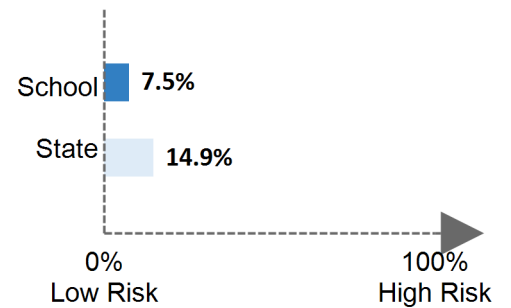

How did students perform on assessments?

Students that met or exceeded expectations on statewide assessments

English Language Arts

69.7%

Math

61.3%

Are students at risk?

Students that were absent for 10% or more of days enrolled

Chronic Absenteeism

Are students graduating?

4-year Graduation Rate

95.7%

Are students college and career ready?

AP/IB Courses:

46.7% of 11th and 12th graders enrolled (State = 34.9%)

Dual Enrollment Courses: