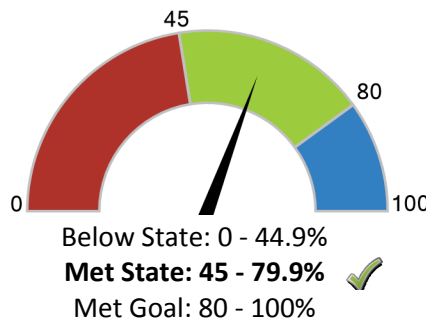

How did students perform on assessments?

Students that met or exceeded expectations on statewide assessments

English Language Arts

69.7%

Math

61.3%

Are students at risk?

Students that were absent for 10% or more of days enrolled

Chronic Absenteeism

Are students graduating?

4-year Graduation Rate

95.7%

Are students college and career ready?

AP/IB Courses:

46.7% of 11th and 12th graders enrolled (State = 34.9%)

Dual Enrollment Courses: